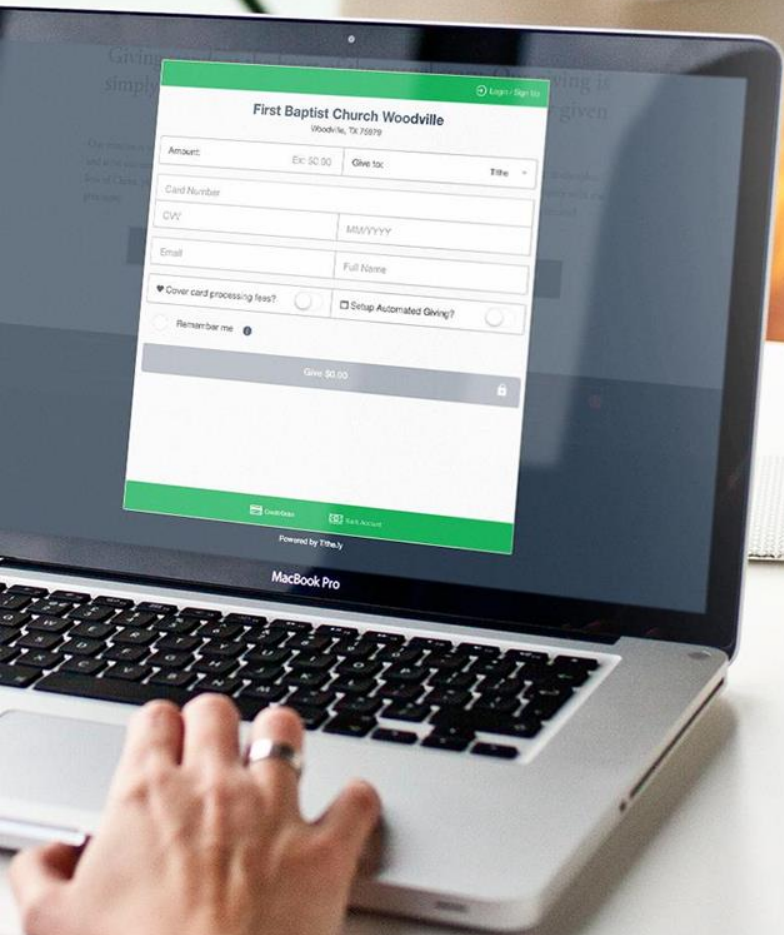

POWERED BY:
TITHE.LY
Innovative church giving

GIVE

in App

Download Tithe.ly Today

GEORGES RIVER
LIFE CHURCH

AVAILABLE ON

POWERED BY:
TITHE.LY
Innovative church giving

GIVE

Online

Now Give from Your Phone or Computer

Go to grlc.org.au/giving

Click "Give Now"

GEORGES RIVER
LIFE CHURCH

POWERED BY:
TITHE.LY
Innovative church giving

WAYS TO GIVE

Give in **Tithe.ly App**