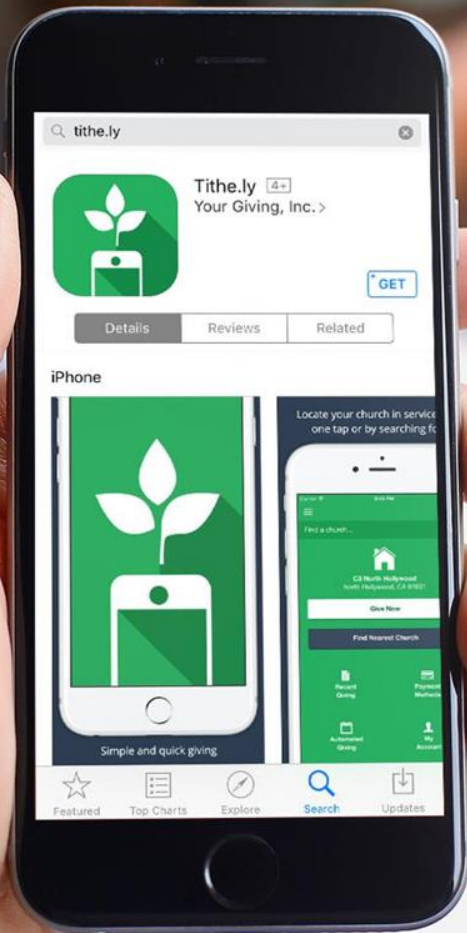

GIVING

IS EASIER THAN EVER

GIVE

ANYWHERE
FROM ANY
DEVICE

GET the App

Giving is Easier than Ever

GEORGES RIVER
LIFE CHURCH

AVAILABLE ON

POWERED BY:
TITHE.LY
Innovative church giving

GIVE

in App

Download Tithe.ly Today

GEORGES RIVER
LIFE CHURCH

AVAILABLE ON

POWERED BY:
TITHE.LY
Innovative church giving

GIVE

Online

Now Give from Your Phone or Computer

Go to grlc.org.au/giving

Click "Give Now"

GEORGES RIVER
LIFE CHURCH

POWERED BY:
TITHE.LY
Innovative church giving

WAYS TO GIVE

Give in **Tithe.ly App**