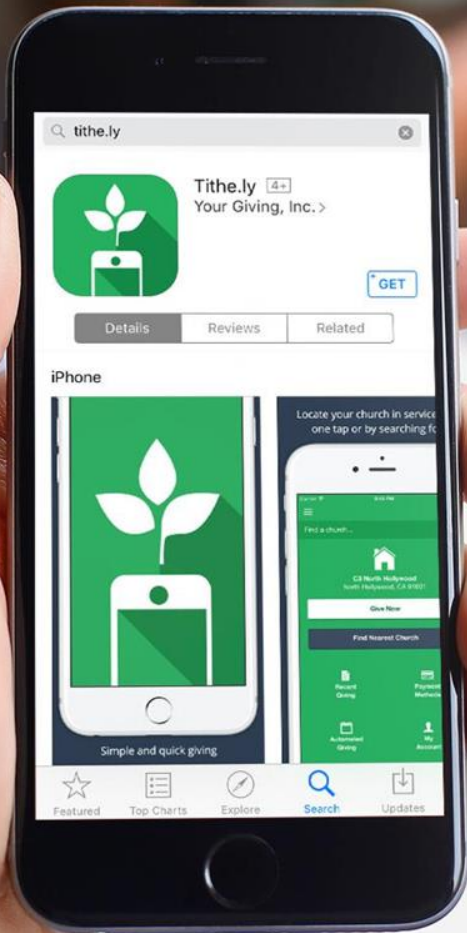

GIVING

IS EASIER THAN EVER

GIVE

ANYWHERE
FROM ANY
DEVICE

WAYS TO GIVE

Give in Church

Give by Phone

Give Online

Text to Give

Direct Deposit

FIND OUT MORE AT [GRLC.ORG.AU/GIVING](https://www.grlc.org.au/giving)

GET the App

Giving is Easier than Ever

GEORGES RIVER
LIFE CHURCH

AVAILABLE ON

POWERED BY:
TITHE.LY
Innovative church giving

GIVE

in App

Download Tithe.ly Today

GEORGES RIVER
LIFE CHURCH

AVAILABLE ON

POWERED BY:
TITHE.LY
Innovative church giving

GIVE Online

Now Give from Your Phone or Computer