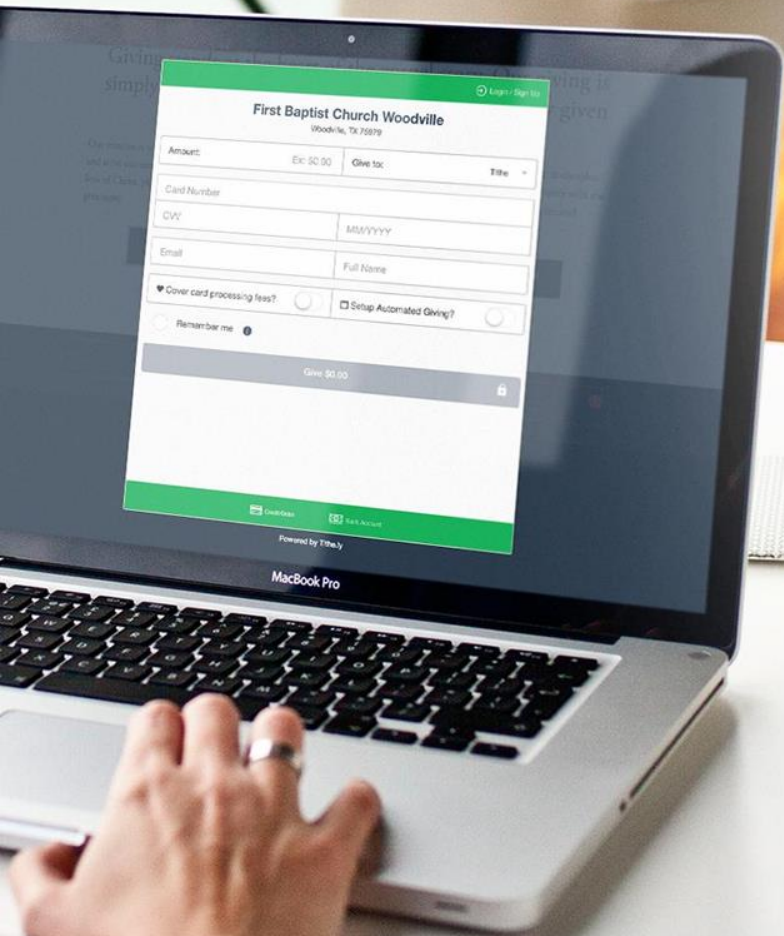

GIVE

in App

Download Tithe.ly Today

GEORGES RIVER
LIFE CHURCH

AVAILABLE ON

POWERED BY:
TITHE.LY
Innovative church giving

GIVE Online

Now Give from Your Phone or Computer